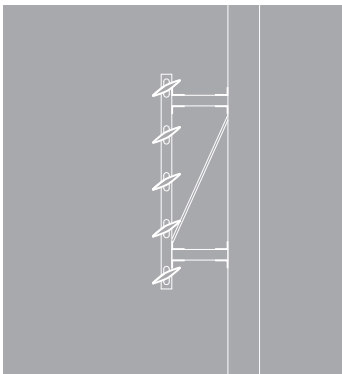

Performance

- SAPA 4550 Wing supplements our facade system 4150 in a simple and esthetic way.
- The lamellas are wing-shaped .
- Lamella width 190 mm / 300 mm.
- Mounting brackets are available for 0°, 15°, 30° and 45°.

Alternatives: The unattached louvers are installed directly on the bearing profile, which can be arranged vertically or horizontally. The louvers can also be screwed to the end/side profiles, which makes it possible to pre-fabricate sections. The sections are installed vertically on aluminium bearing profiles.

Fittings: Complete set of fittings for fixed installation of louvers at an angle of 0°, 15°, 30° or 45°

Louvers: 190 or 300 mm wide

sapa:

By  Hydro

Installation examples

Vertical installation
Self-bearing console
Unbroken louver lines

Vertical installation
Hanging console
Broken louver lines

Horizontal installation
Console with tie-rod
Broken louver lines

Vertical installation
Self-bearing console
Broken louver lines

Vertical installation
Ground foundation
Broken louver lines