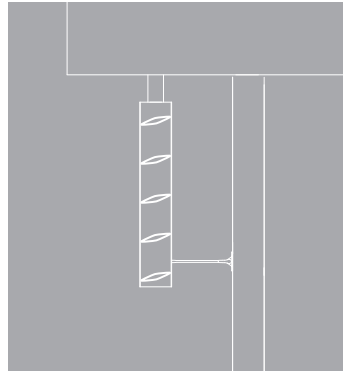

Performance

- SAPA 4550 Wing supplements our facade system 4150 in a simple and esthetic way.
- The lamellas are wing-shaped .
- Lamella width 190 mm / 300 mm.
- Mounting brackets are available for 0°, 15°, 30° and 45°.

Alternatives: The unattached louvers are installed directly on the bearing profile, which can be arranged vertically or horizontally. The louvers can also be screwed to the end/side profiles, which makes it possible to pre-fabricate sections. The sections are installed vertically on aluminium bearing profiles.

Fittings: Complete set of fittings for fixed installation of louvers at an angle of 0°, 15°, 30° or 45°

Louvers: 190 or 300 mm wide

sapa:

By  Hydro

Installation examples

Vertical installation
Self-bearing console
Unbroken louver lines

Vertical installation
Hanging console
Broken louver lines

Horizontal installation
Console with tie-rod
Broken louver lines

Vertical installation
Self-bearing console
Broken louver lines

Vertical installation
Ground foundation
Broken louver lines