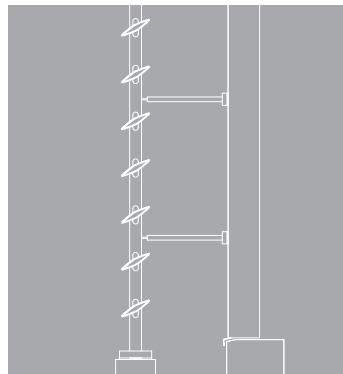

Performance

- SAPA 4550 Wing supplements our facade system 4150 in a simple and esthetic way.
- The lamellas are wing-shaped .
- Lamella width 190 mm / 300 mm.
- Mounting brackets are available for 0°, 15°, 30° and 45°.

Alternatives: The unattached louvers are installed directly on the bearing profile, which can be arranged vertically or horizontally. The louvers can also be screwed to the end/side profiles, which makes it possible to pre-fabricate sections. The sections are installed vertically on aluminium bearing profiles.

Fittings: Complete set of fittings for fixed installation of louvers at an angle of 0°, 15°, 30° or 45°

Louvers: 190 or 300 mm wide

sapa:

By  Hydro

Installation examples

Vertical installation
Self-bearing console
Unbroken louver lines

Vertical installation
Hanging console
Broken louver lines

Horizontal installation
Console with tie-rod
Broken louver lines

Vertical installation
Self-bearing console
Broken louver lines

Vertical installation
Ground foundation
Broken louver lines