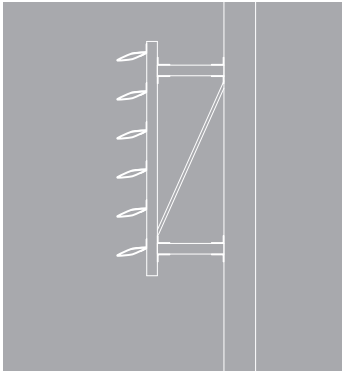

Performance

- SAPA 4550 Wing supplements our facade system 4150 in a simple and esthetic way.
- The lamellas are wing-shaped .
- Lamella width 190 mm / 300 mm.
- Mounting brackets are available for 0°, 15°, 30° and 45°.

Alternatives: The unattached louvers are installed directly on the bearing profile, which can be arranged vertically or horizontally. The louvers can also be screwed to the end/side profiles, which makes it possible to pre-fabricate sections. The sections are installed vertically on aluminium bearing profiles.

Fittings: Complete set of fittings for fixed installation of louvers at an angle of 0°, 15°, 30° or 45°

Louvers: 190 or 300 mm wide

sapa:

By  Hydro

Installation examples

Vertical installation
Self-bearing console
Unbroken louver lines

Vertical installation
Hanging console
Broken louver lines

Horizontal installation
Console with tie-rod
Broken louver lines

Vertical installation
Self-bearing console
Broken louver lines

Vertical installation
Ground foundation
Broken louver lines