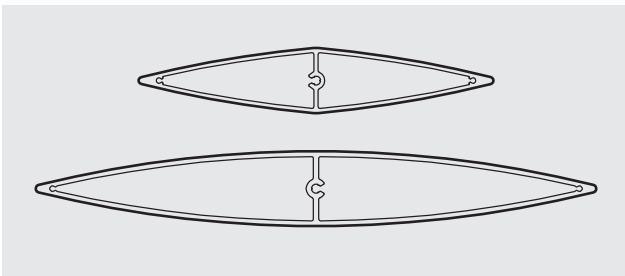

SOLAR SHADING

SAPA 4550 WING

SOLAR SHADING WITH GREAT POSSIBILITIES FOR DESIGN

SAPA 4550 Wing is a solar shading system for external mounting. The form brings your mind to aerodynamic where the profile meets the light and the wind in a soft way. Wing is mounted as a solid line and provides a minimal section division.

Performance

- SAPA 4550 Wing supplements our facade system 4150 in a simple and esthetic way.
- The lamellas are wing-shaped .
- Lamella width 190 mm / 300 mm.
- Mounting brackets are available for 0°, 15°, 30° and 45°.

Fittings: Complete set of fittings for fixed installation of louvers at an angle of 0°, 15°, 30° or 45°

Louvers: 190 or 300 mm wide

sapa:

By  Hydro

Installation examples

Vertical installation
Self-bearing console
Unbroken louver lines