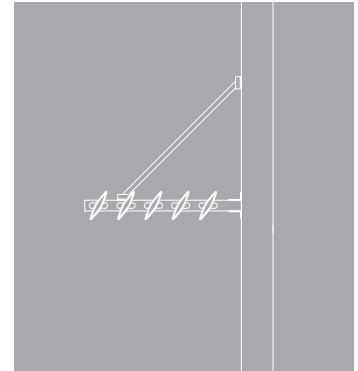

Performance

- SAPA 4550 Wing supplements our facade system 4150 in a simple and esthetic way.
- The lamellas are wing-shaped .
- Lamella width 190 mm / 300 mm.
- Mounting brackets are available for 0°, 15°, 30° and 45°.

Alternatives: The unattached louvers are installed directly on the bearing profile, which can be arranged vertically or horizontally. The louvers can also be screwed to the end/side profiles, which makes it possible to pre-fabricate sections. The sections are installed vertically on aluminium bearing profiles.

Fittings: Complete set of fittings for fixed installation of louvers at an angle of 0°, 15°, 30° or 45°

Louvers: 190 or 300 mm wide

sapa:

By  Hydro

Installation examples

Vertical installation
Self-bearing console
Unbroken louver lines

Vertical installation
Hanging console
Broken louver lines

Horizontal installation
Console with tie-rod
Broken louver lines

Vertical installation
Self-bearing console
Broken louver lines

Vertical installation
Ground foundation
Broken louver lines