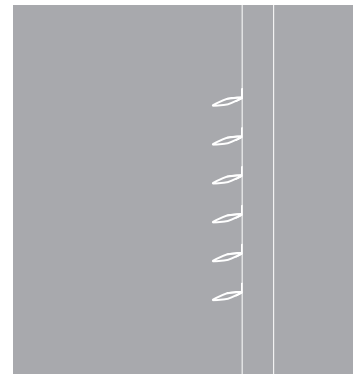

SOLAR SHADING

SAPA 4550 WING

SOLAR SHADING WITH GREAT POSSIBILITIES FOR DESIGN

SAPA 4550 Wing is a solar shading system for external mounting. The form brings your mind to aerodynamic where the profile meets the light and the wind in a soft way. Wing is mounted as a solid line and provides a minimal section division.

Alternatives: The unattached louvers are installed directly on the bearing profile, which can be arranged vertically or horizontally. The louvers can also be screwed to the end/side profiles, which makes it possible to pre-fabricate sections. The sections are installed vertically on aluminium bearing profiles.

Fittings: Complete set of fittings for fixed installation of louvers at an angle of 0°, 15°, 30° or 45°

Louvers: 190 or 300 mm wide

sapa:

By  Hydro

Installation examples

Vertical installation
Self-bearing console
Unbroken louver lines

Vertical installation
Hanging console
Broken louver lines

Horizontal installation
Console with tie-rod
Broken louver lines

Vertical installation
Self-bearing console
Broken louver lines

Vertical installation
Ground foundation
Broken louver lines