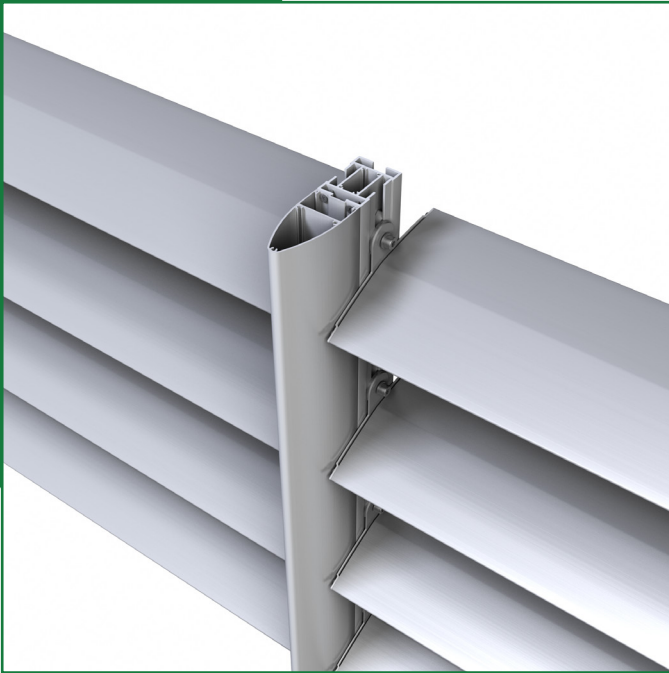

SOLAR SHADING

SAPA 4550 WING

SOLAR SHADING WITH GREAT POSSIBILITIES FOR DESIGN

SAPA 4550 Wing is a solar shading system for external mounting. The form brings your mind to aerodynamic where the profile meets the light and the wind in a soft way. Wing is mounted as a solid line and provides a minimal section division.

Performance

- SAPA 4550 Wing supplements our facade system 4150 in a simple and esthetic way.
- The lamellas are wing-shaped .
- Lamella width 190 mm / 300 mm.
- Mounting brackets are available for 0°, 15°, 30° and 45°.

Alternatives: The unattached louvers are installed directly on the bearing profile, which can be arranged vertically or horizontally. The louvers can also be screwed to the end/side profiles, which makes it possible to pre-fabricate sections. The sections are installed vertically on aluminium bearing profiles.

Fittings: Complete set of fittings for fixed installation of louvers at an angle of 0°, 15°, 30° or 45°

Louvers: 190 or 300 mm wide

sapa:

By  Hydro

Installation examples

Vertical installation
Self-bearing console
Unbroken louver lines